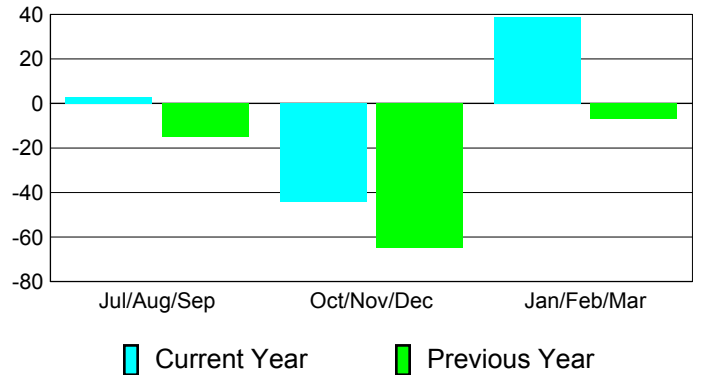

Membership Results
2010-2011

Membership
2009-2010

Month	Net Memb Goal	Actual New Memb	Actual Dropped Memb	Gain/Loss of Memb	Gain/Loss of Memb
Jul/Aug/Sep	-17	60	-57	3	-15
Oct/Nov/Dec	25	20	-64	-44	-65
Jan/Feb/Mar	25	59	-20	39	-7
Totals	33	139	-141	-2	-87

Membership Results 2010-2011

Goal, New, Dropped, Gain/Loss

Comparison of Membership Gain/Loss

Current Year Compared to the Previous Year

Gender Comparison 2010-2011

Jul/Aug/Sep

Oct/Nov/Dec

Jan/Feb/Mar