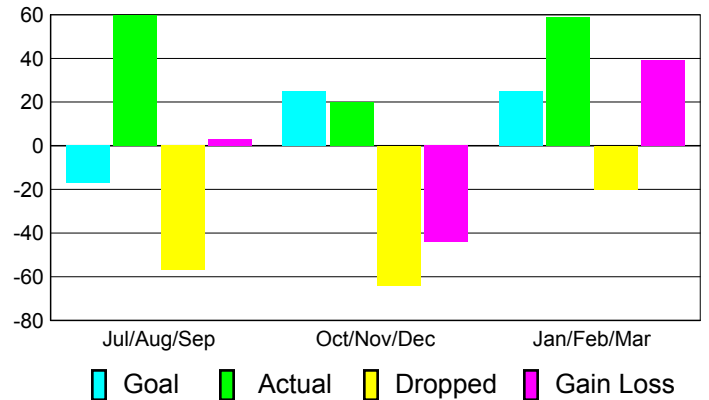

Membership Results 2010-2011

Goal, New, Dropped, Gain/Loss

Comparison of Membership Gain/Loss

Current Year Compared to the Previous Year